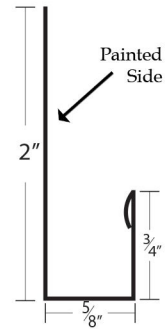

Board & Batten Trims

J-channel

Standard Corner

Rat Guard

All trims are 4" over even foot unless otherwise noted (8'4"-20'4").
Special trim prices based on total inches x total bends. A hem is one bend.