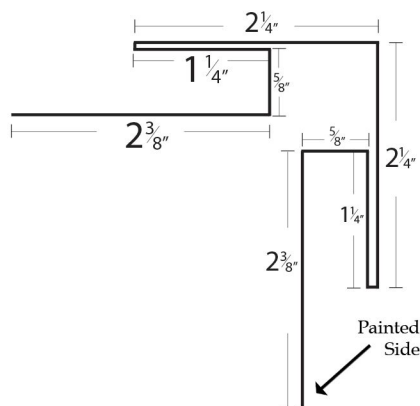

Board & Batten Trims

J-channel

Standard Corner

Rat Guard

All trims are 4" over even foot unless otherwise noted (8'4"-20'4").
Special trim prices based on total inches x total bends. A hem is one bend.