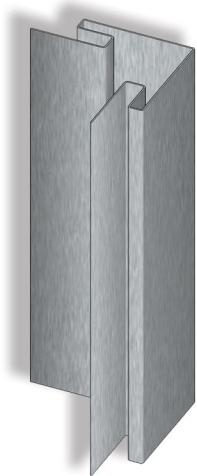

Board & Batten Trims

J-channel

Standard Corner

Rat Guard

All trims are 4" over even foot unless otherwise noted (8'4"-20'4").
Special trim prices based on total inches x total bends. A hem is one bend.