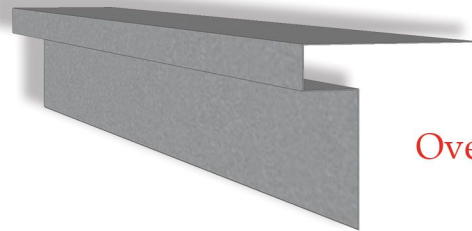

Board & Batten Trims

J-channel

Standard Corner

Rat Guard

All trims are 4" over even foot unless otherwise noted (8'4"-20'4").
Special trim prices based on total inches x total bends. A hem is one bend.