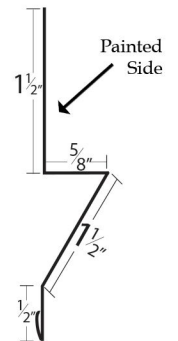

Board & Batten Trims

J-channel

Standard Corner

Rat Guard

All trims are 4" over even foot unless otherwise noted (8'4"-20'4").
Special trim prices based on total inches x total bends. A hem is one bend.