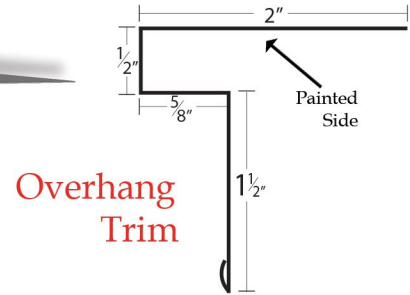

Board & Batten Trims

J-channel

Standard Corner

Rat Guard

All trims are 4" over even foot unless otherwise noted (8'4"-20'4").
Special trim prices based on total inches x total bends. A hem is one bend.