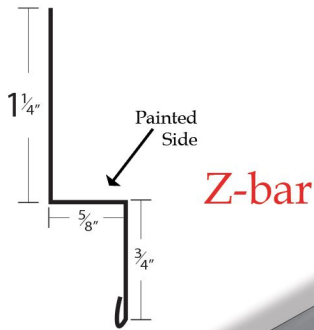

Board & Batten Trims

J-channel

Standard Corner

Rat Guard

All trims are 4" over even foot unless otherwise noted (8'4"-20'4").
Special trim prices based on total inches x total bends. A hem is one bend.