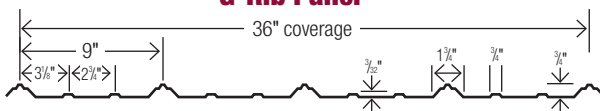

Gallery Blue

Blue

Evergreen

Hartford Green

Gold

Copper

**COVERAGE** Our 3/4" rib with its anti-siphon feature gives you a weather-tight seal.

**G-Rib Panel**