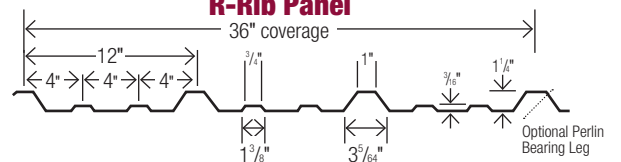

R-Rib Panel