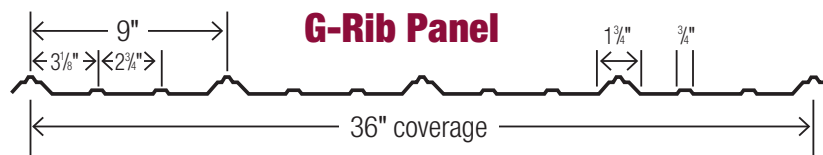

Black

Charcoal

Burnished Slate

Evergreen

Dark Red

Burgundy

Ceram-A-Star[®] 1050 Frost

COVERAGE Our 3/4" rib with its anti-siphon feature gives you a weather-tight seal.