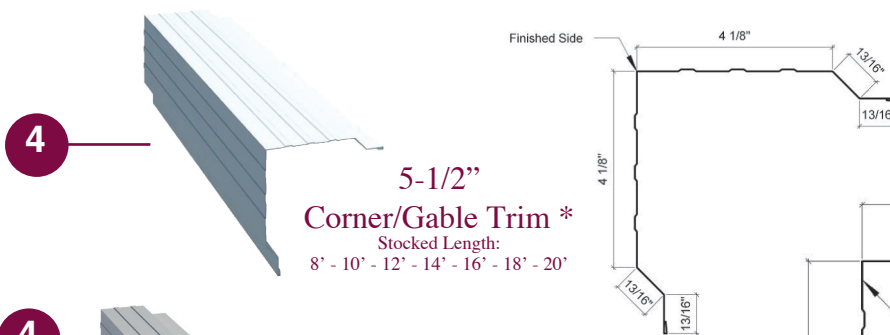

G-Rib Trim

All trims are 4" over evenfoot unless otherwise noted (8'4"-20'4").
Special trim prices based on total inches x total bends. A hem is one bend.

*STOCKED TRIM

G-Rib Trim

Overhead Door Trim w/J-channel

All trims are 4" over evenfoot unless otherwise noted (8'4"-20'4").
Special trim prices based on total inches x total bends. A hem is one bend.

*STOCKED TRIM