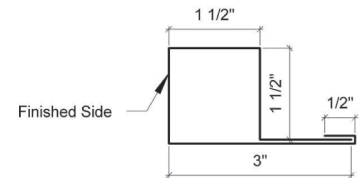

G-Rib Trim

All trims are 4" over evenfoot unless otherwise noted (8'4"-20'4").
Special trim prices based on total inches x total bends. A hem is one bend.

*STOCKED TRIM

G-Rib Trim

Overhead Door Trim w/J-channel

All trims are 4" over evenfoot unless otherwise noted (8'4"-20'4").
Special trim prices based on total inches x total bends. A hem is one bend.

*STOCKED TRIM