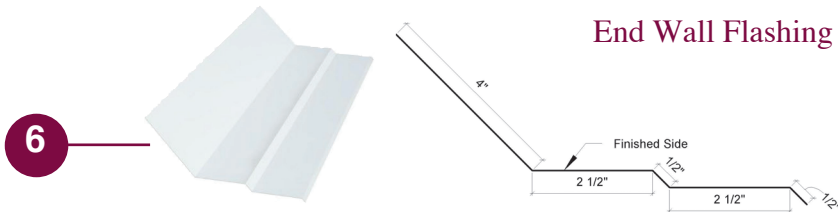

G-Rib Trim

All trims are 4" over evenfoot unless otherwise noted (8'4"-20'4").
Special trim prices based on total inches x total bends. A hem is one bend.

*STOCKED TRIM

G-Rib Trim

Overhead Door Trim w/J-channel

All trims are 4" over evenfoot unless otherwise noted (8'4"-20'4").
Special trim prices based on total inches x total bends. A hem is one bend.

*STOCKED TRIM