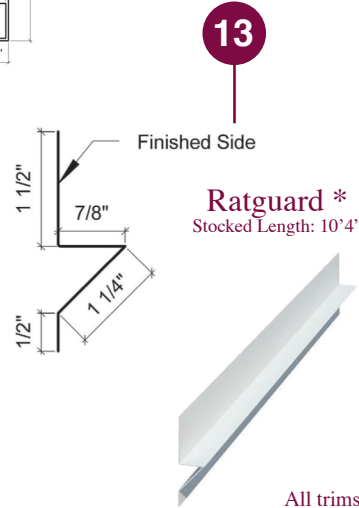

G-Rib Trim

All trims are 4" over evenfoot unless otherwise noted (8'4"-20'4").
Special trim prices based on total inches x total bends. A hem is one bend.

*STOCKED TRIM

G-Rib Trim

Overhead Door Trim w/J-channel

All trims are 4" over evenfoot unless otherwise noted (8'4"-20'4").
Special trim prices based on total inches x total bends. A hem is one bend.

*STOCKED TRIM