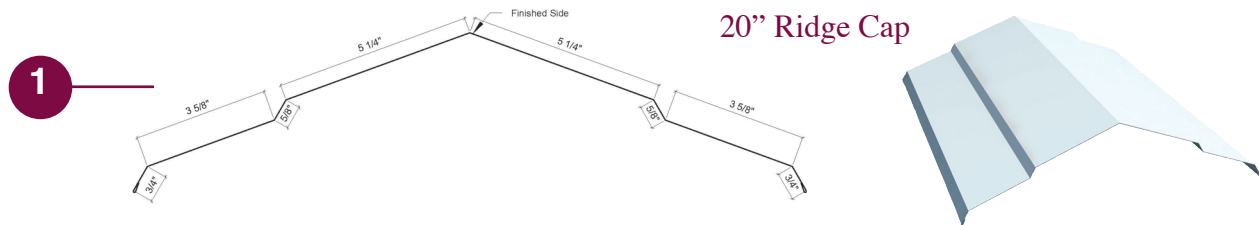

G-Rib Trim

All trims are 4" over evenfoot unless otherwise noted (8'4"-20'4").
Special trim prices based on total inches x total bends. A hem is one bend.

*STOCKED TRIM

G-Rib Trim

Overhead Door Trim w/J-channel

All trims are 4" over evenfoot unless otherwise noted (8'4"-20'4").
Special trim prices based on total inches x total bends. A hem is one bend.

*STOCKED TRIM