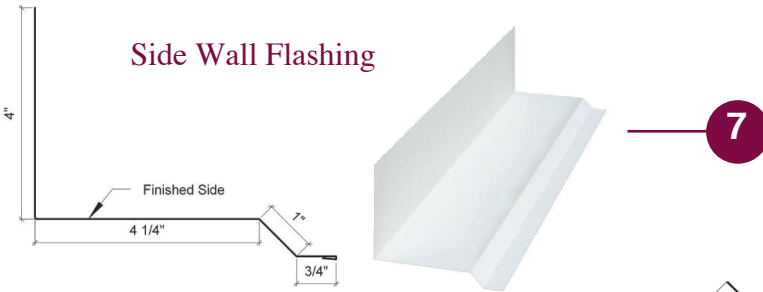

G-Rib Trim

All trims are 4" over evenfoot unless otherwise noted (8'4"-20'4").
Special trim prices based on total inches x total bends. A hem is one bend.

*STOCKED TRIM

G-Rib Trim

Overhead Door Trim w/J-channel

All trims are 4" over evenfoot unless otherwise noted (8'4"-20'4").
Special trim prices based on total inches x total bends. A hem is one bend.

*STOCKED TRIM