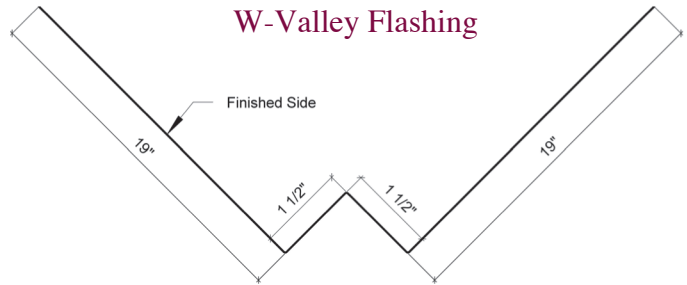

G-Rib Trim

All trims are 4" over evenfoot unless otherwise noted (8'4"-20'4").
Special trim prices based on total inches x total bends. A hem is one bend.

*STOCKED TRIM

G-Rib Trim

Overhead Door Trim w/J-channel

All trims are 4" over evenfoot unless otherwise noted (8'4"-20'4").
Special trim prices based on total inches x total bends. A hem is one bend.

*STOCKED TRIM