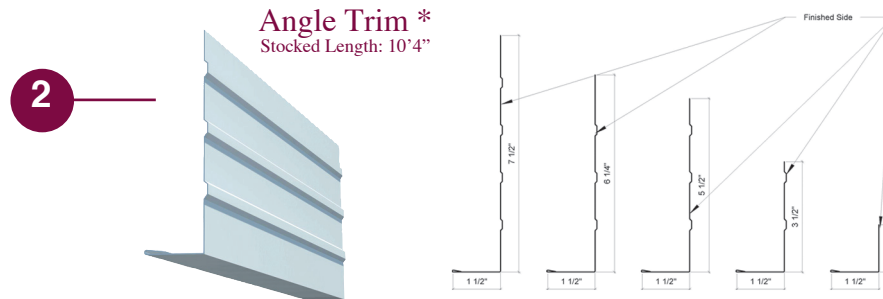

G-Rib Trim

All trims are 4" over evenfoot unless otherwise noted (8'4"-20'4").
Special trim prices based on total inches x total bends. A hem is one bend.

*STOCKED TRIM

G-Rib Trim

Overhead Door Trim w/J-channel

All trims are 4" over evenfoot unless otherwise noted (8'4"-20'4").
Special trim prices based on total inches x total bends. A hem is one bend.

*STOCKED TRIM