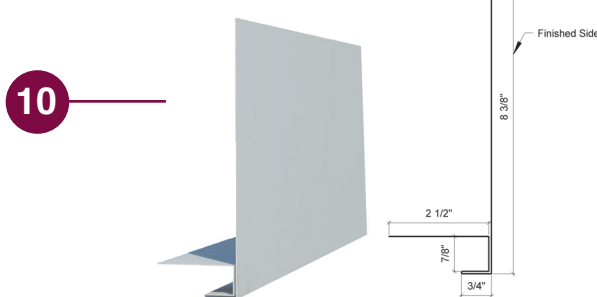

G-Rib Trim

All trims are 4" over evenfoot unless otherwise noted (8'4"-20'4").
Special trim prices based on total inches x total bends. A hem is one bend.

*STOCKED TRIM

G-Rib Trim

Overhead Door Trim w/J-channel

All trims are 4" over evenfoot unless otherwise noted (8'4"-20'4").
Special trim prices based on total inches x total bends. A hem is one bend.

*STOCKED TRIM