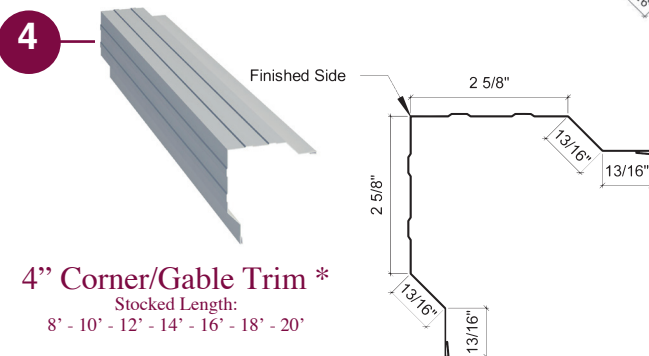

G-Rib Trim

All trims are 4" over evenfoot unless otherwise noted (8'4"-20'4").
Special trim prices based on total inches x total bends. A hem is one bend.

*STOCKED TRIM

G-Rib Trim

Overhead Door Trim w/J-channel

All trims are 4" over evenfoot unless otherwise noted (8'4"-20'4").
Special trim prices based on total inches x total bends. A hem is one bend.

*STOCKED TRIM