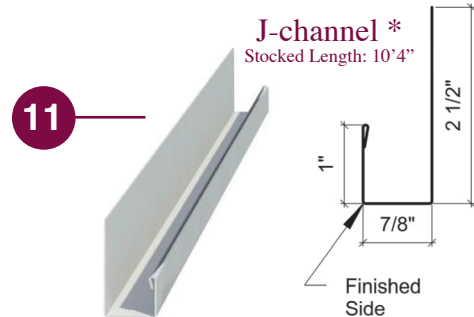

G-Rib Trim

All trims are 4" over evenfoot unless otherwise noted (8'4"-20'4").
Special trim prices based on total inches x total bends. A hem is one bend.

*STOCKED TRIM

G-Rib Trim

Overhead Door Trim w/J-channel

All trims are 4" over evenfoot unless otherwise noted (8'4"-20'4").
Special trim prices based on total inches x total bends. A hem is one bend.

*STOCKED TRIM