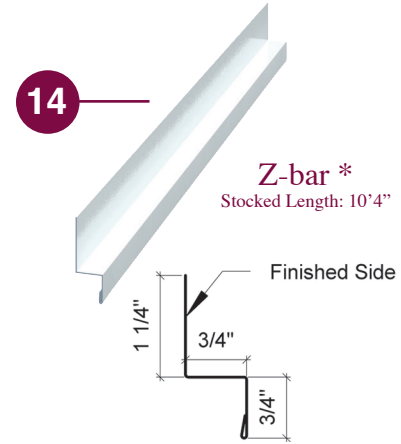

G-Rib Trim

All trims are 4" over evenfoot unless otherwise noted (8'4"-20'4").
Special trim prices based on total inches x total bends. A hem is one bend.

*STOCKED TRIM

G-Rib Trim

Overhead Door Trim w/J-channel

All trims are 4" over evenfoot unless otherwise noted (8'4"-20'4").
Special trim prices based on total inches x total bends. A hem is one bend.

*STOCKED TRIM