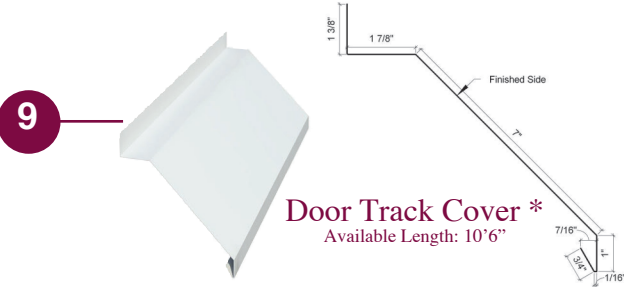

G-Rib Trim

All trims are 4" over evenfoot unless otherwise noted (8'4"-20'4").
Special trim prices based on total inches x total bends. A hem is one bend.

*STOCKED TRIM

G-Rib Trim

Overhead Door Trim w/J-channel

All trims are 4" over evenfoot unless otherwise noted (8'4"-20'4").
Special trim prices based on total inches x total bends. A hem is one bend.

*STOCKED TRIM