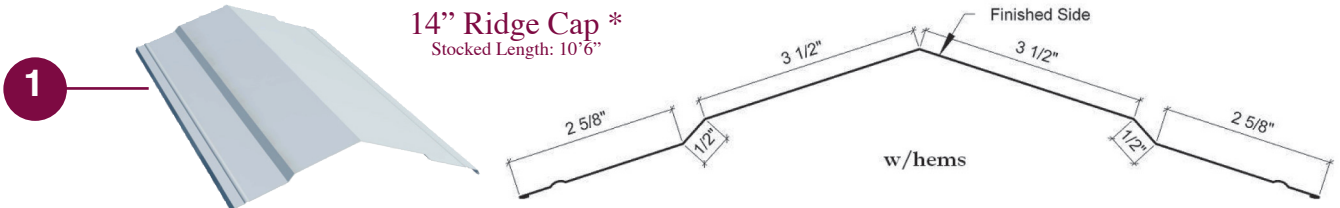

G-Rib Trim

All trims are 4" over evenfoot unless otherwise noted (8'4"-20'4").
Special trim prices based on total inches x total bends. A hem is one bend.

*STOCKED TRIM

G-Rib Trim

Overhead Door Trim w/J-channel

All trims are 4" over evenfoot unless otherwise noted (8'4"-20'4").
Special trim prices based on total inches x total bends. A hem is one bend.

*STOCKED TRIM